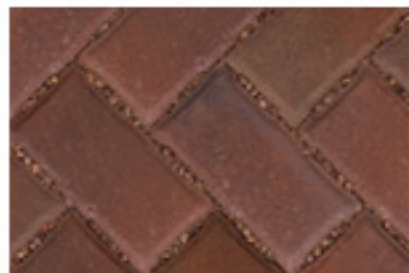

Product: Source / X-Cell

Source Permeable Paving

NEW

	No. Per Pack	Pack Weight Kg	Area Per Pack	Code
All colours 220x110x60mm	490	1342	11.86m²	Various

NEW

All colours 220x110x80mm	350	1277	8.47m²	Various

Plus a range of gravels specifically to suit; please ask our Sales Department.

X-Cell Permeable Paving

X-Cell 600x400x100mm Bridleway	32	992	7.67m²	X100BRI

X-Cell 600x400x100mm Causeway	32	992	7.67m²	X100CAU

Brick Multi